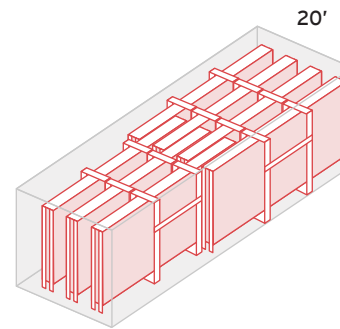

Wooden Bundle