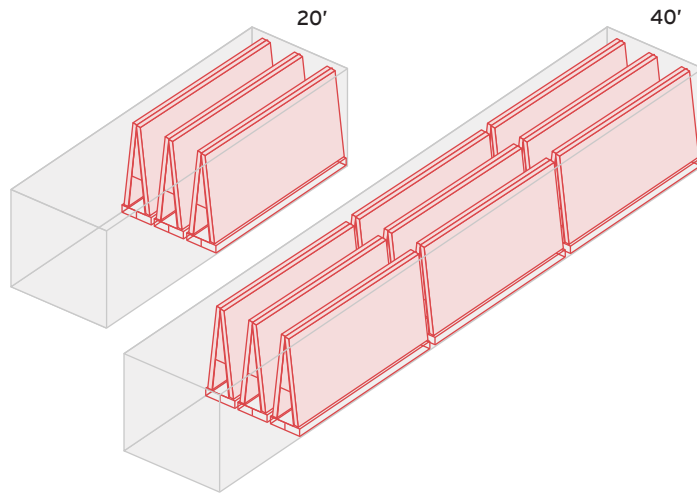

Metal A-Frame