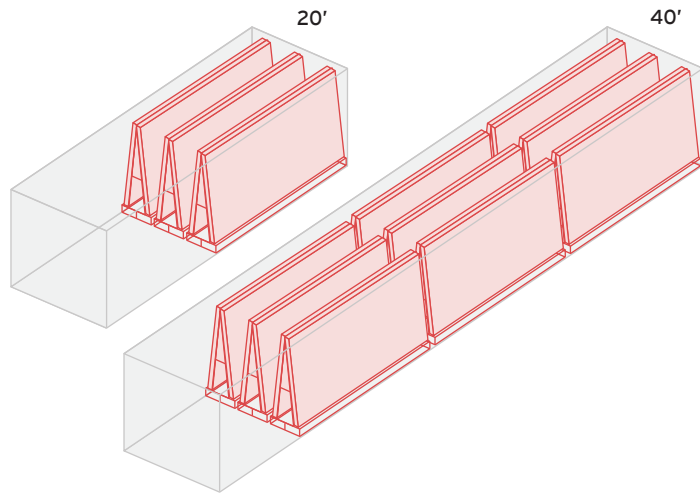

Metal A-Frame