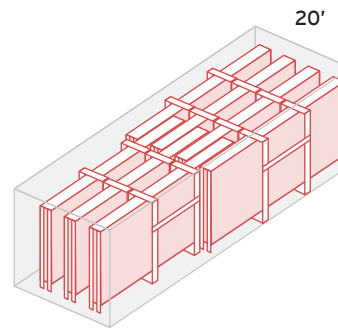

Wooden Bundle